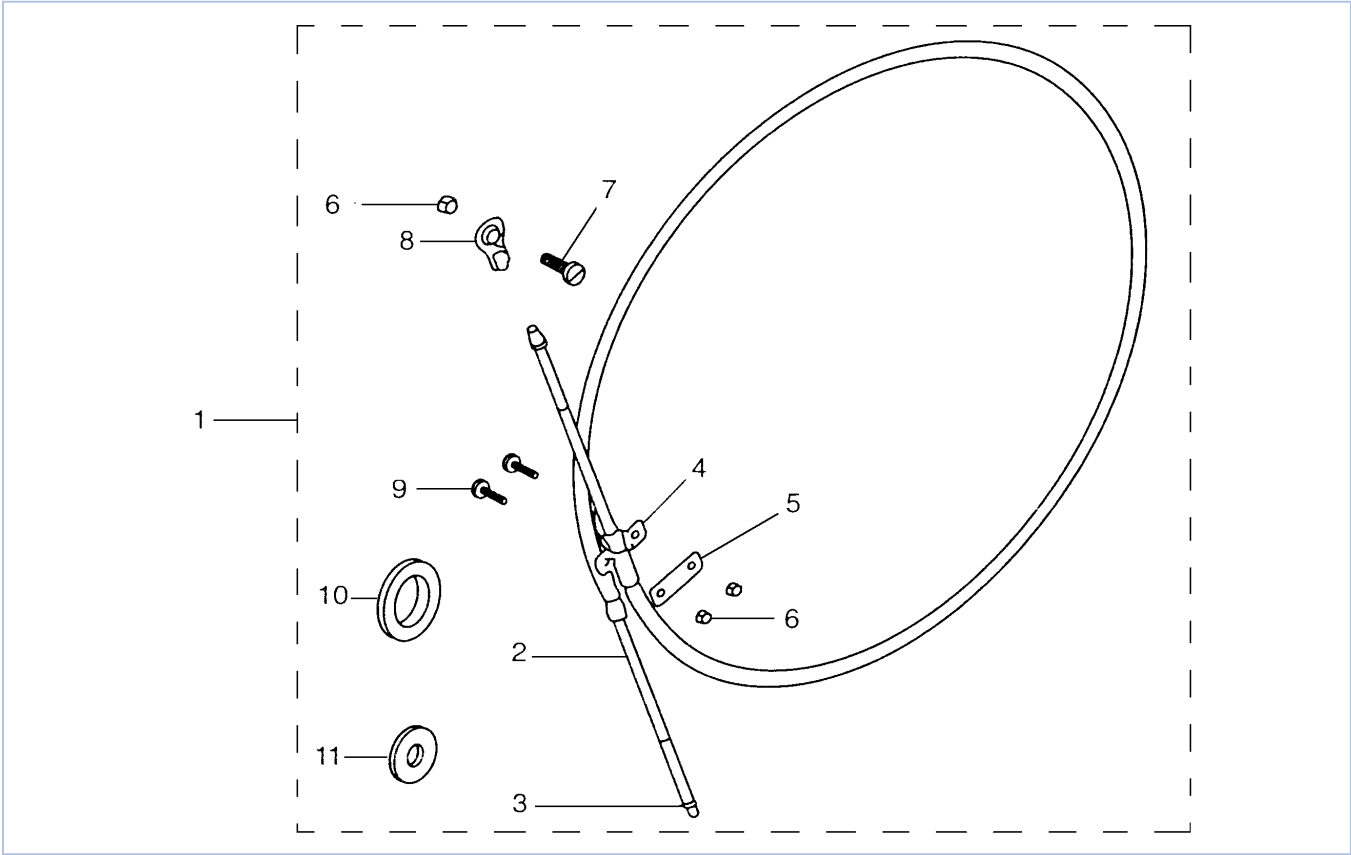

Part List

F40EJRD-PUMP 2005 / WATER PUMP ADAPTER F50 60

REF - NO	PART NUMBER	PART NAME	QUANTITY	REMARKS
1	63D-JD001-36-60	ADAPTER PLATE (AJ)	1	
2	63D-JD001-37-70	EXTENSION, WATER TUBE	1	
3	663-44366-00-00	DAMPER, WATER SEAL 2	1	
4	6H4-JD006-16-60	PIN, DOWEL	2	
5	93604-08062-00	PIN, DOWEL	2	
6	63D-JD001-37-80	SHIFT ROD GUIDE, BRASS	1	
7	6H4-JD006-07-00	BOLT	1	
8	6H4-JD005-91-00	BOLT	5	
9	6H4-JD006-40-00	WASHER, SPRING LOCK	5	
10	6H4-JD005-92-00	BOLT	4	
11	6H4-JD006-36-00	WASHER, LOCK M10	4	
12	62Y-44311-10-00	HOUSING, WATER PUMP	1	
13	63D-44322-00-00	.INSERT, CARTRIDGE	1	
14	6H3-44352-00-00	.IMPELLER	1	
15	93210-59MG7-00	.O-RING	1	
16	63D-44323-00-00	.OUTER PLATE, CARTRIDGE	1	
17	63D-44316-00-00	.GASKET, WATER PUMP	1	

Part Notes

F40EJRD-PUMP 2005 / WATER PUMP ADAPTER F50 60

PART NUMBER	NOTE TEXT
6H3-44352-00-00 	OEM: This part number is among the Top 100 Most Popular Marine Maintenance Parts as of February 2013.

Part List

F40EJRD-PUMP 2005 / TILLER STEERING SHIFT CABLE F50 PORT

REF - NO	PART NUMBER	PART NAME	QUANTITY	REMARKS
1	63D-JD001-38-20	CABLE, SHIFT ASSEMBLY 4'	1	
2	63D-JD000-54-72	.CABLE, SHIFT 5'	1	OPTIONAL
2	63D-JD005-47-00	.CABLE, SHIFT 4'	1	
3	63D-JD006-21-01	.NUT, HEX 10-32	3	
4	6H4-JD005-43-00	.CABLE CLAMP	1	
5	6H4-JD005-61-00	.SCREW	2	
6	6H4-JD006-19-00	.NUT, FIBER LOCK	2	
7	65F-JD005-53-01	.BALL END #10	1	
8	63D-JD005-58-02	.SCREW, PAN HD FIL 10-32 X 34	1	
9	6H4-JD006-37-00	.WASHER, SPRING LOCK #10	1	