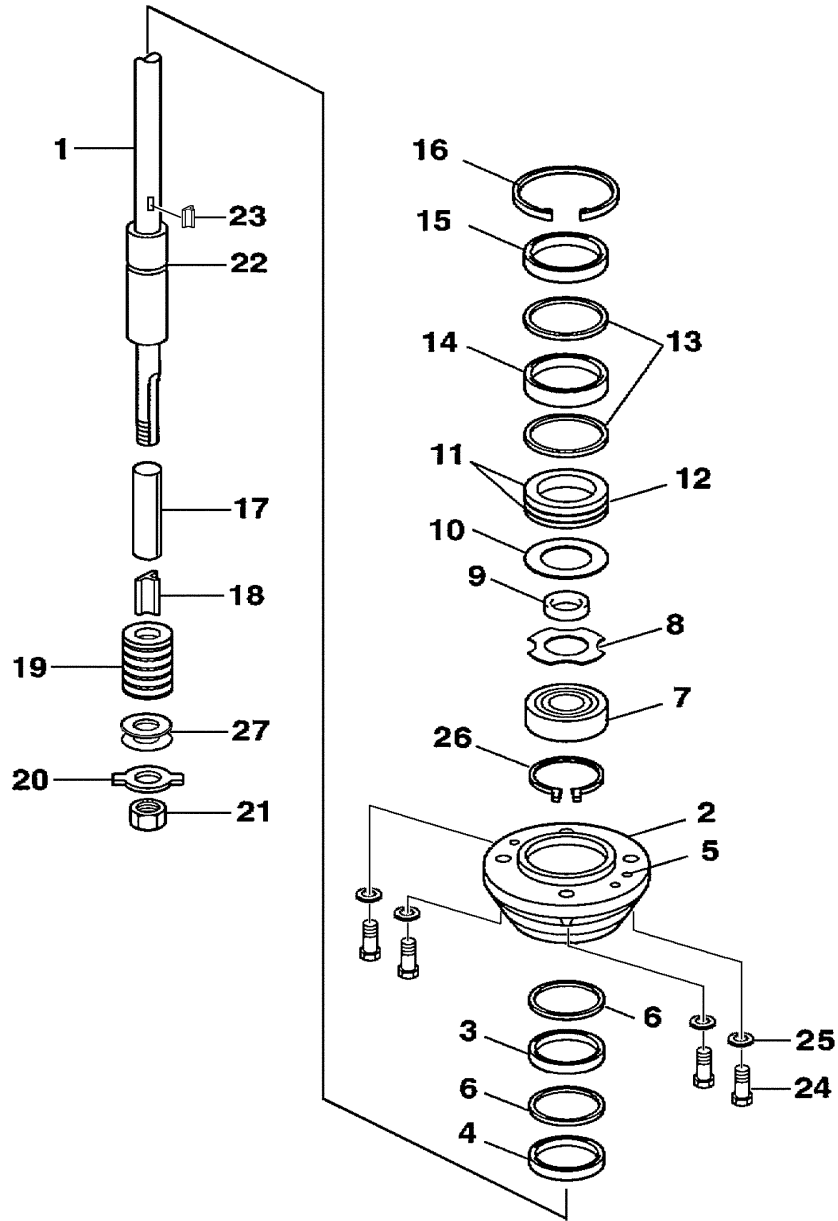

Part List

F40EJRD-PUMP 2005 / INTAKE ASSEMBLY F40

REF - NO	PART NUMBER	PART NAME	QUANTITY	REMARKS
1	6H4-JD000-31-21	INTAKE ASSEMBLY 6-1/8	1	
2	6H4-JD000-07-00	.INTAKE CASING 6-1/8	1	
3	6H4-JD000-93-22	.LINER 6-1/8 W/HARDWARE	1	REF # 6 & 7
4	6H4-JD000-16-00	.GRILL BAR	1	
5	6H4-JD000-14-00	.GRILL ROD	2	
6	6H4-JD005-72-00	.BOLT	2	
7	6H4-JD006-38-00	.WASHER, SPRING LOCK	2	
8	6H4-JD000-08-22	IMPELLER	1	
9	6H1-JD005-73-00	.BOLT	6	

Part List

F40EJRD-PUMP 2005 / WATER PUMP ADAPTER F40

REF - NO	PART NUMBER	PART NAME	QUANTITY	REMARKS
1	63D-JD001-36-00	ADAPTER PLATE (AJ)	1	
2	63D-JD001-37-70	EXTENSION, WATER TUBE	1	
3	663-44366-00-00	DAMPER, WATER SEAL 2	1	
4	67C-JD016-49-00	SPACER, WATER TUBE	1	
5	6H4-JD006-16-00	DOWEL PIN	2	
6	93604-08062-00	PIN, DOWEL	2	
7	67C-JD016-51-00	SHIFT ROD GIUIDE AJ-43	1	
8	67C-JD016-50-00	CUSHION, SHIFT ROD GUIDE	1	
9	6H4-JD006-07-00	BOLT	1	
10	6H4-JD005-91-00	BOLT	5	
11	6H4-JD006-40-00	WASHER, SPRING LOCK	5	
12	6H4-JD005-92-00	BOLT	4	
13	6H4-JD006-36-00	WASHER, LOCK M10	4	
14	67C-44311-10-00	HOUSING, WATER PUMP	1	
15	63D-44322-00-00	.INSERT, CARTRIDGE	1	
16	6H4-44352-02-00	.IMPELLER	1	
17	93210-59MG7-00	.O-RING	1	
18	66T-44323-00-00	.OUTER PLATE, CARTRIDGE	1	
19	63D-44316-00-00	.GASKET, WATER PUMP	1	