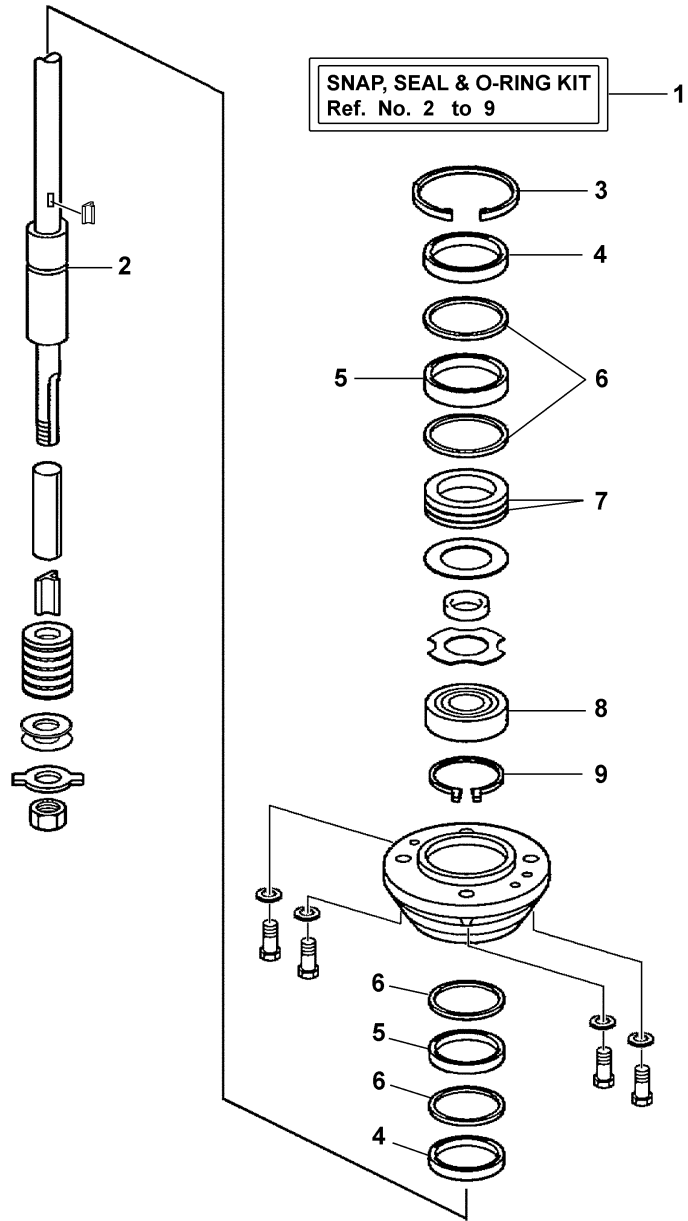

Part List

F40EJRD-PUMP 2005 / WATER PUMP ADAPTER F50 60

REF - NO	PART NUMBER	PART NAME	QUANTITY	REMARKS
1	63D-JD001-36-60	ADAPTER PLATE (AJ)	1	
2	63D-JD001-37-70	EXTENSION, WATER TUBE	1	
3	663-44366-00-00	DAMPER, WATER SEAL 2	1	
4	6H4-JD006-16-60	PIN, DOWEL	2	
5	93604-08062-00	PIN, DOWEL	2	
6	63D-JD001-37-80	SHIFT ROD GUIDE, BRASS	1	
7	6H4-JD006-07-00	BOLT	1	
8	6H4-JD005-91-00	BOLT	5	
9	6H4-JD006-40-00	WASHER, SPRING LOCK	5	
10	6H4-JD005-92-00	BOLT	4	
11	6H4-JD006-36-00	WASHER, LOCK M10	4	
12	62Y-44311-10-00	HOUSING, WATER PUMP	1	
13	63D-44322-00-00	.INSERT, CARTRIDGE	1	
14	6H3-44352-00-00	.IMPELLER	1	
15	93210-59MG7-00	.O-RING	1	
16	63D-44323-00-00	.OUTER PLATE, CARTRIDGE	1	
17	63D-44316-00-00	.GASKET, WATER PUMP	1	

F40EJRD-PUMP 2005 / TILLER STEERING SHIFT CABLE F50 PORT

REF - NO	PART NUMBER	PART NAME	QUANTITY	REMARKS
1	63D-JD001-38-20	CABLE, SHIFT ASSEMBLY 4'	1	
2	63D-JD000-54-72	.CABLE, SHIFT 5'	1	OPTIONAL
2	63D-JD005-47-00	.CABLE, SHIFT 4'	1	
3	63D-JD006-21-01	.NUT, HEX 10-32	3	
4	6H4-JD005-43-00	.CABLE CLAMP	1	
5	6H4-JD005-61-00	.SCREW	2	
6	6H4-JD006-19-00	.NUT, FIBER LOCK	2	
7	65F-JD005-53-01	.BALL END #10	1	
8	63D-JD005-58-02	.SCREW, PAN HD FIL 10-32 X 34	1	
9	6H4-JD006-37-00	.WASHER, SPRING LOCK #10	1	

Part List

F40EJRD-PUMP 2005 / TILLER STEERING SHIFT CABLE F60 STBD

REF - NO	PART NUMBER	PART NAME	QUANTITY	REMARKS
1	67F-JD000-15-66	CABLE, SHIFT ASSEMBLY Y100-4	1	
2	62Y-JD000-54-72	.CABLE 5 FT	1	
3	63D-JD006-21-01	.NUT, HEX 10-32	2	
4	6H4-JD005-43-00	.CABLE CLAMP	1	
5	6H4-JD005-42-00	.SHIM	1	
6	6H4-JD006-21-00	.NUT, NYLOC	3	
7	67F-JD000-15-67	.SCREW, ROD END	1	
8	67F-JD005-53-01	.BALL END #10	1	
9	6H4-JD005-58-00	.SCREW, FIL HD SLOTTED	2	
10	67F-JD000-15-68	.SHIM WASHER, SMALL	1	
11	67F-JD000-15-69	.SHIM WASHER, LARGE	1	