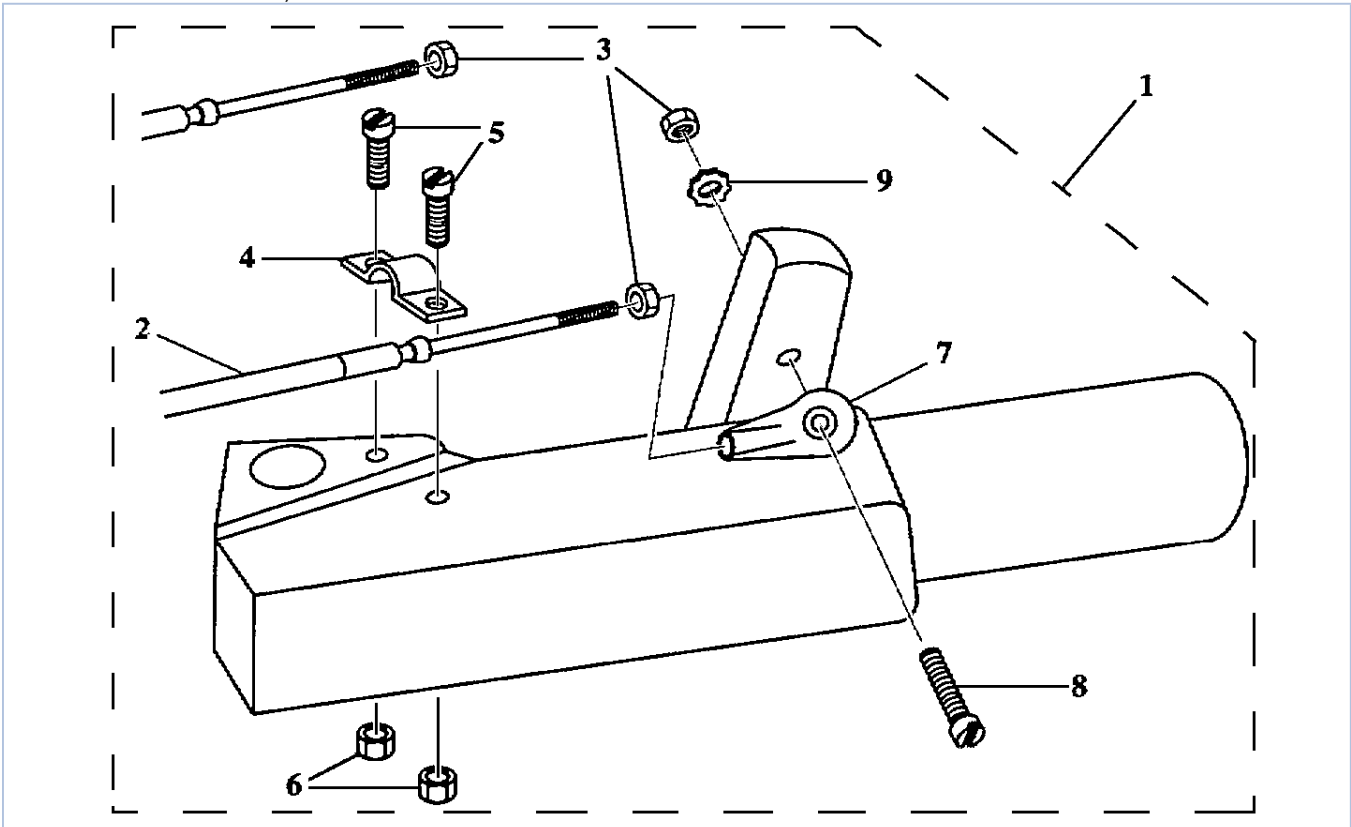

Part List

F40EJRD-PUMP 2005 / TILLER STEERING SHIFT CABLE F50 PORT

REF - NO	PART NUMBER	PART NAME	QUANTITY	REMARKS
1	63D-JD001-38-20	CABLE, SHIFT ASSEMBLY 4'	1	
2	63D-JD000-54-72	.CABLE, SHIFT 5'	1	OPTIONAL
2	63D-JD005-47-00	.CABLE, SHIFT 4'	1	
3	63D-JD006-21-01	.NUT, HEX 10-32	3	
4	6H4-JD005-43-00	.CABLE CLAMP	1	
5	6H4-JD005-61-00	.SCREW	2	
6	6H4-JD006-19-00	.NUT, FIBER LOCK	2	
7	65F-JD005-53-01	.BALL END #10	1	
8	63D-JD005-58-02	.SCREW, PAN HD FIL 10-32 X 34	1	
9	6H4-JD006-37-00	.WASHER, SPRING LOCK #10	1