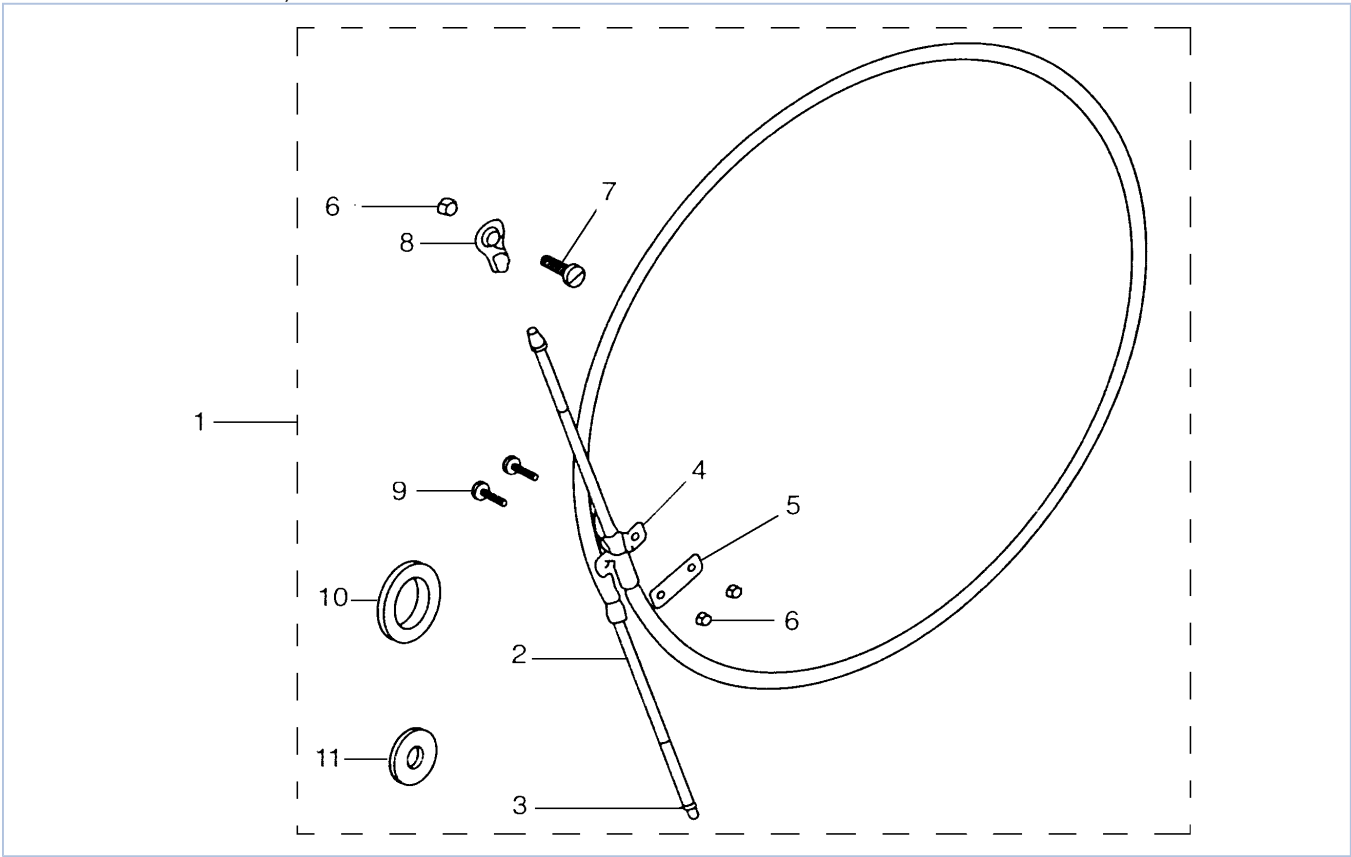

Part List

F40EJRD-PUMP 2005 / WATER PUMP ADAPTER F40

REF - NO	PART NUMBER	PART NAME	QUANTITY	REMARKS
1	63D-JD001-36-00	ADAPTER PLATE (AJ)	1	
2	63D-JD001-37-70	EXTENSION, WATER TUBE	1	
3	663-44366-00-00	DAMPER, WATER SEAL 2	1	
4	67C-JD016-49-00	SPACER, WATER TUBE	1	
5	6H4-JD006-16-00	DOWEL PIN	2	
6	93604-08062-00	PIN, DOWEL	2	
7	67C-JD016-51-00	SHIFT ROD GIUIDE AJ-43	1	
8	67C-JD016-50-00	CUSHION, SHIFT ROD GUIDE	1	
9	6H4-JD006-07-00	BOLT	1	
10	6H4-JD005-91-00	BOLT	5	
11	6H4-JD006-40-00	WASHER, SPRING LOCK	5	
12	6H4-JD005-92-00	BOLT	4	
13	6H4-JD006-36-00	WASHER, LOCK M10	4	
14	67C-44311-10-00	HOUSING, WATER PUMP	1	
15	63D-44322-00-00	.INSERT, CARTRIDGE	1	
16	6H4-44352-02-00	.IMPELLER	1	
17	93210-59MG7-00	.O-RING	1	
18	66T-44323-00-00	.OUTER PLATE, CARTRIDGE	1	
19	63D-44316-00-00	.GASKET, WATER PUMP	1	