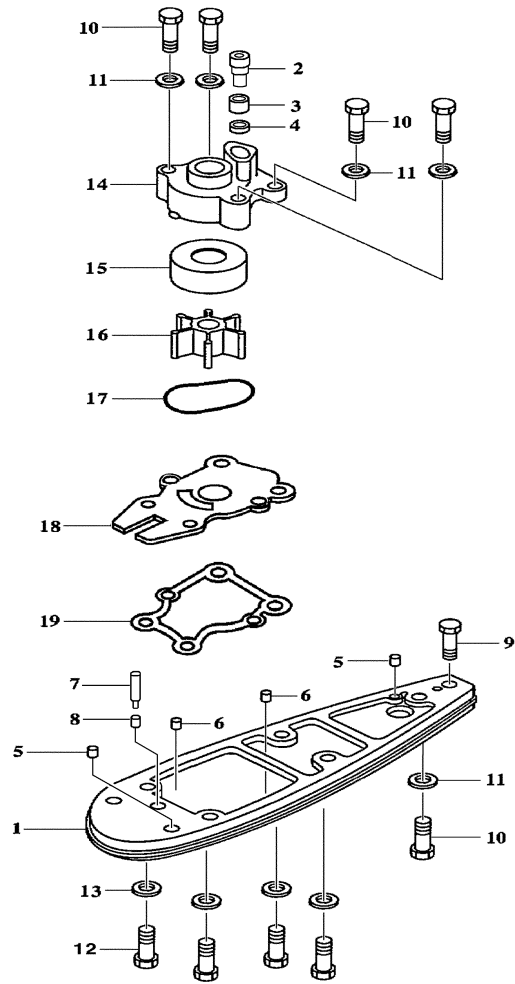

Part List

F40EJRD-PUMP 2005 / WATER PUMP ADAPTER F40

REF - NO	PART NUMBER	PART NAME	QUANTITY	REMARKS
1	63D-JD001-36-00	ADAPTER PLATE (AJ)	1	
2	63D-JD001-37-70	EXTENSION, WATER TUBE	1	
3	663-44366-00-00	DAMPER, WATER SEAL 2	1	
4	67C-JD016-49-00	SPACER, WATER TUBE	1	
5	6H4-JD006-16-00	DOWEL PIN	2	
6	93604-08062-00	PIN, DOWEL	2	
7	67C-JD016-51-00	SHIFT ROD GIUIDE AJ-43	1	
8	67C-JD016-50-00	CUSHION, SHIFT ROD GUIDE	1	
9	6H4-JD006-07-00	BOLT	1	
10	6H4-JD005-91-00	BOLT	5	
11	6H4-JD006-40-00	WASHER, SPRING LOCK	5	
12	6H4-JD005-92-00	BOLT	4	
13	6H4-JD006-36-00	WASHER, LOCK M10	4	
14	67C-44311-10-00	HOUSING, WATER PUMP	1	
15	63D-44322-00-00	.INSERT, CARTRIDGE	1	
16	6H4-44352-02-00	.IMPELLER	1	
17	93210-59MG7-00	.O-RING	1	
18	66T-44323-00-00	.OUTER PLATE, CARTRIDGE	1	
19	63D-44316-00-00	.GASKET, WATER PUMP	1