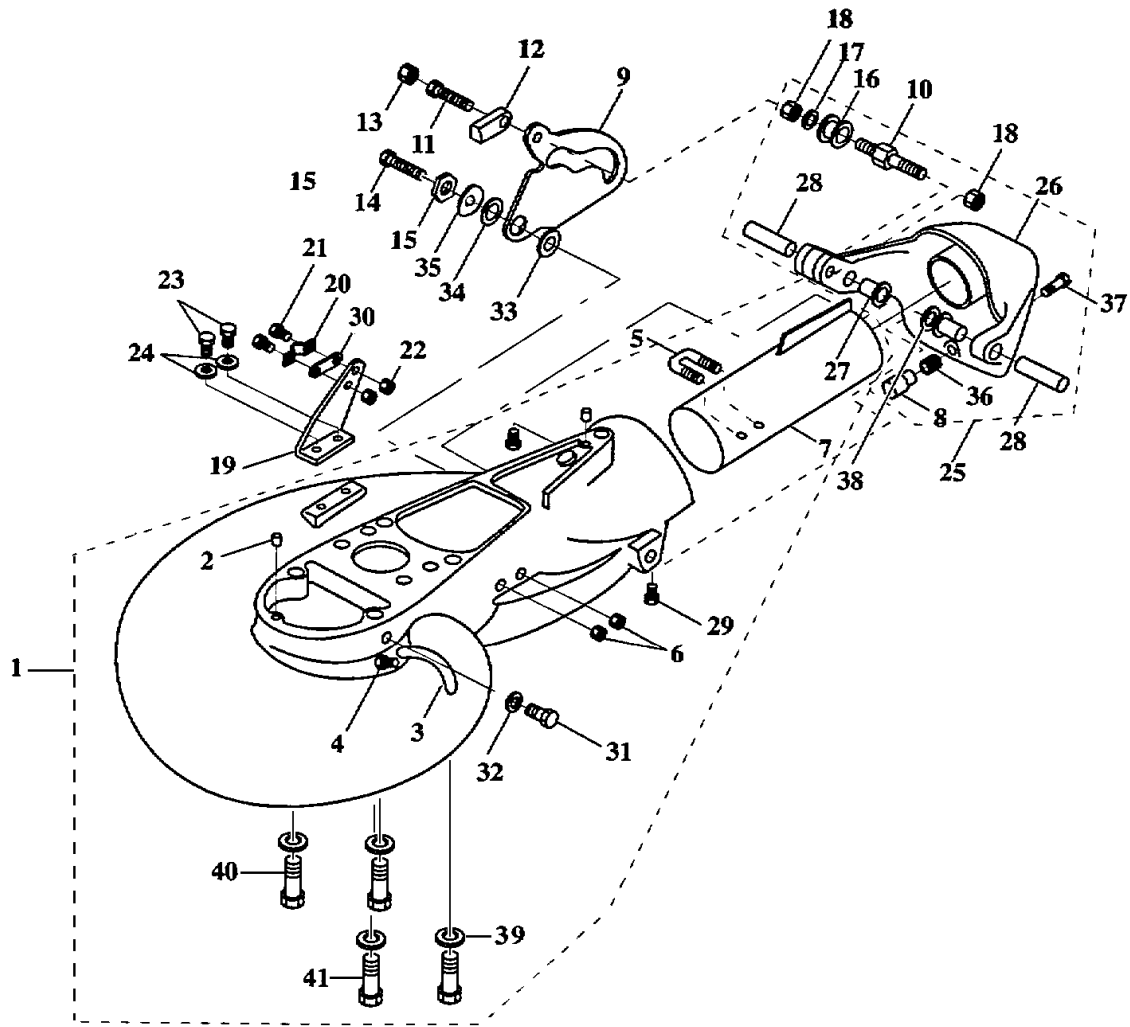

Part List

F40EJRD-PUMP 2005 / MAIN HOUSING F40

REF - NO	PART NUMBER	PART NAME	QUANTITY	REMARKS
1	63D-JD001-36-90	MAIN HOUSING	1	
2	6H4-JD006-31-00	DOWEL PIN	2	
3	6H4-JD009-75-00	GREASE HOSE	1	
4	6H4-JD005-39-00	GREASE FITTING	1	
5	6H4-JD008-46-00	U-BOLT	1	
6	6H4-JD006-21-00	NUT, NYLOC	2	
7	6H4-JD000-80-00	EXHAUST TUBE	1	
8	6H4-JD001-16-90	GATE BUMPER	1	
9	6H4-JD001-03-50	SHIFT CAM, MEDIUM	1	
10	6H4-JD001-04-30	SHAFT, ROLLER	1	
11	6H1-JD005-73-00	BOLT	1	
12	63D-JD005-53-02	BALL END	1	
13	6H4-JD006-23-00	NYLOC	1	
14	6H4-JD005-74-10	BOLT, HEX HEAD NYLOC	1	
15	6H4-JD001-03-60	CAM, ECCENTRIC DRILLED	1	
16	6H4-JD001-04-20	SHAFT, ROLLER	1	
17	6H4-JD006-35-00	WASHER, PLAIN	1	
18	6H4-JD006-24-00	NUT, FIBER LOCK	2	
19	6H4-JD001-56-00	BRACKET, CABLE SUPPORT	1	
20	6H4-JD005-43-00	CABLE CLAMP	1	
21	6H4-JD005-61-00	SCREW	2	
22	6H4-JD006-19-00	NUT, FIBER LOCK	2	
23	6H4-JD005-72-00	BOLT	2	
24	6H4-JD006-35-00	WASHER, PLAIN	2	
25	6H4-JD001-17-60	GATE ASSY. MED CAM	1	
26	6H4-JD011-75-01	REVERSE GATE, MEDIUM	1	
27	6H4-JD005-35-00	NYLON SLEEVE	2	
28	6H4-JD008-22-00	PIN, REVERSE PIVOT	2	
29	6H4-JD005-74-00	BOLT	2	
30	6H4-JD005-42-00	SHIM	1	
31	6H4-JD001-02-40	FLUSH SCREW	1	
32	6H4-JD001-02-50	WASHER, FIBER M8	1	
33	6H4-JD001-03-70	BUSHING, CAM	1	
34	6H4-JD001-03-80	WASHER, CAM	1	
35	6H4-JD001-03-90	SHIM, CAM	2	
36	6H4-JD001-17-00	SPRING, GATE BUMPER	1	
37	67C-JD005-59-02	SCREW, NYLOC	1	
38	6H4-JD001-17-70	WASHER, SPRING	1	
39	6H4-JD006-40-00	WASHER, SPRING LOCK	4	
40	6H4-JD006-03-00	BOLT, 5/16"-18 X 2-1/2"	2	
41	6H4-JD005-99-00	BOLT, HEX HEAD	2