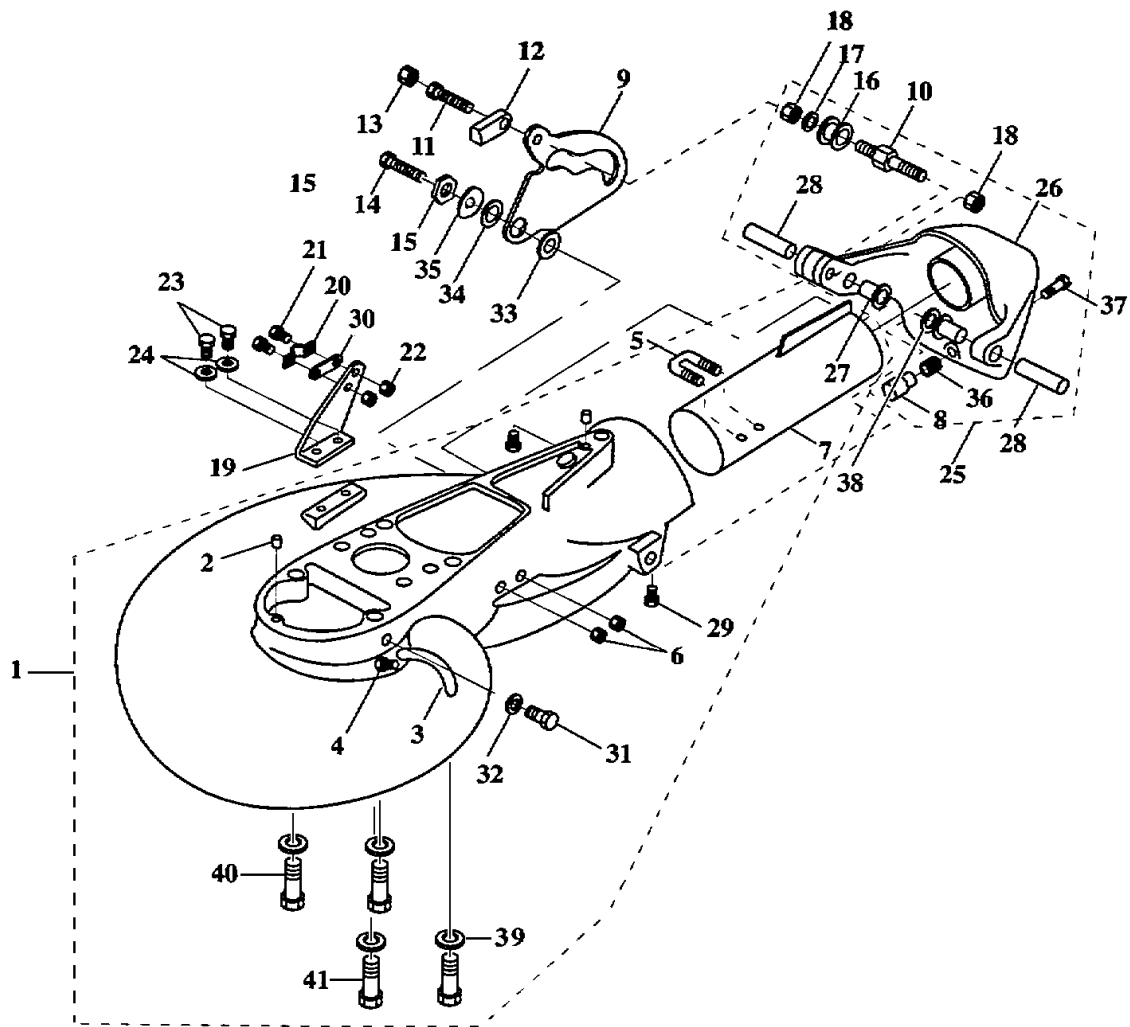

Part List

F40EJRD-PUMP 2005 / MAIN HOUSING F50 60

REF - NO	PART NUMBER	PART NAME	QUANTITY	REMARKS
1	63D-JD001-36-90	MAIN HOUSING	1	
2	6H4-JD006-31-00	DOWEL PIN	2	
3	6H4-JD009-75-00	GREASE HOSE	1	
4	6H4-JD005-39-00	GREASE FITTING	1	
5	6H4-JD008-46-00	U-BOLT	1	
6	6H4-JD006-21-00	NUT, NYLOC	2	
7	6H4-JD000-80-00	EXHAUST TUBE	1	
8	6H4-JD001-16-90	GATE BUMPER	1	
9	6H4-JD001-03-50	SHIFT CAM, MEDIUM	1	
10	6H4-JD001-04-30	SHAFT, ROLLER	1	
11	6H1-JD005-73-00	BOLT	1	
12	63D-JD005-53-02	BALL END	1	
13	6H4-JD006-23-00	NYLOC	1	
14	6H4-JD005-74-10	BOLT, HEX HEAD NYLOC	1	
15	6H4-JD001-03-60	CAM, ECCENTRIC DRILLED	1	
16	6H4-JD001-04-20	SHAFT, ROLLER	1	
17	6H4-JD006-35-00	WASHER, PLAIN	1	
18	6H4-JD006-24-00	NUT, FIBER LOCK	2	
19	6H4-JD001-56-00	BRACKET, CABLE SUPPORT	1	
20	6H4-JD005-43-00	CABLE CLAMP	1	
21	6H4-JD005-61-00	SCREW	2	
22	6H4-JD006-19-00	NUT, FIBER LOCK	2	
23	6H4-JD005-72-00	BOLT	2	
24	6H4-JD006-35-00	WASHER, PLAIN	2	
25	6H4-JD001-17-60	GATE ASSY. MED CAM	1	
26	6H4-JD011-75-01	REVERSE GATE, MEDIUM	1	
27	6H4-JD005-35-00	NYLON SLEEVE	2	
28	6H4-JD008-22-00	PIN, REVERSE PIVOT	2	
29	6H4-JD005-74-00	BOLT	2	
30	6H4-JD005-42-00	SHIM	1	
31	6H4-JD001-02-40	FLUSH SCREW	1	
32	6H4-JD001-02-50	WASHER, FIBER M8	1	
33	6H4-JD001-03-70	BUSHING, CAM	1	
34	6H4-JD001-03-80	WASHER, CAM	1	
35	6H4-JD001-03-90	SHIM, CAM	2	
36	6H4-JD001-17-00	SPRING, GATE BUMPER	1	
37	67C-JD005-59-02	SCREW, NYLOC	1	
38	6H4-JD001-17-70	WASHER, SPRING	1	
39	6H4-JD006-40-00	WASHER, SPRING LOCK	4	
40	6H4-JD006-03-00	BOLT, 5/16"-18 X 2-1/2"	2	
41	6H4-JD005-99-00	BOLT, HEX HEAD	2