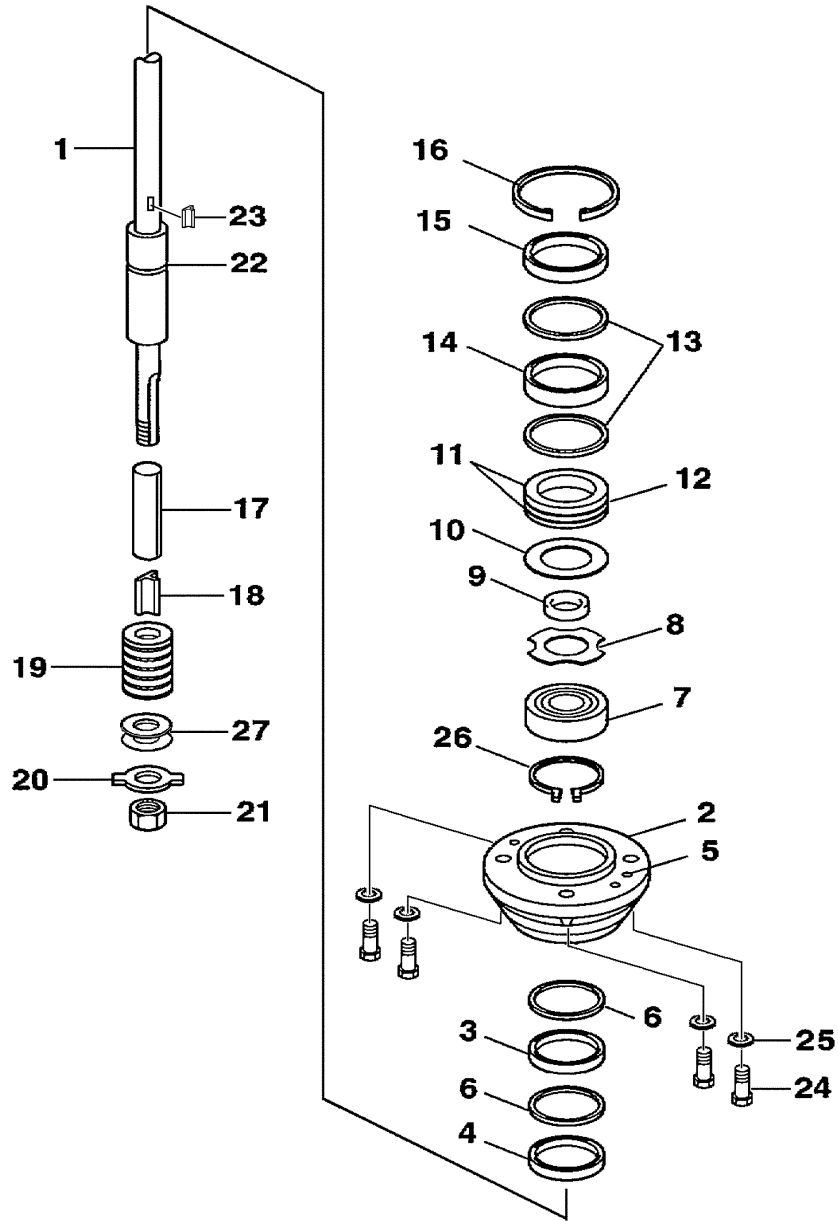

Part List

F40EJRD-PUMP 2005 / WATER PUMP ADAPTER F40

REF - NO	PART NUMBER	PART NAME	QUANTITY	REMARKS
1	63D-JD001-36-00	ADAPTER PLATE (AJ)	1	
2	63D-JD001-37-70	EXTENSION, WATER TUBE	1	
3	663-44366-00-00	DAMPER, WATER SEAL 2	1	
4	67C-JD016-49-00	SPACER, WATER TUBE	1	
5	6H4-JD006-16-00	DOWEL PIN	2	
6	93604-08062-00	PIN, DOWEL	2	
7	67C-JD016-51-00	SHIFT ROD GIUIDE AJ-43	1	
8	67C-JD016-50-00	CUSHION, SHIFT ROD GUIDE	1	
9	6H4-JD006-07-00	BOLT	1	
10	6H4-JD005-91-00	BOLT	5	
11	6H4-JD006-40-00	WASHER, SPRING LOCK	5	
12	6H4-JD005-92-00	BOLT	4	
13	6H4-JD006-36-00	WASHER, LOCK M10	4	
14	67C-44311-10-00	HOUSING, WATER PUMP	1	
15	63D-44322-00-00	.INSERT, CARTRIDGE	1	
16	6H4-44352-02-00	.IMPELLER	1	
17	93210-59MG7-00	.O-RING	1	
18	66T-44323-00-00	.OUTER PLATE, CARTRIDGE	1	
19	63D-44316-00-00	.GASKET, WATER PUMP	1	

Part List

F40EJRD-PUMP 2005 / TILLER STEERING SHIFT CABLE F40

REF - NO	PART NUMBER	PART NAME	QUANTITY	REMARKS
1	67F-JD001-56-61	CABLE, SHIFT ASSEMBLY AJS-43	1	
2	63D-JD000-54-71	.CABLE	1	OPTIONAL
2	63D-JD005-47-00	.CABLE, SHIFT 4'	1	
3	63D-JD006-21-01	.NUT, HEX 10-32	2	
4	6H4-JD005-43-00	.CABLE CLAMP	1	
5	6H4-JD005-42-00	.SHIM	1	
6	6H4-JD006-21-00	.NUT, NYLOC	3	
7	67F-JD000-15-67	.SCREW, ROD END	1	
8	67F-JD005-53-01	.BALL END #10	1	
9	6H4-JD005-58-00	.SCREW, FIL HD SLOTTED	2	
10	67F-JD000-15-69	.SHIM WASHER, LARGE	1	
11	67F-JD000-15-68	.SHIM WASHER, SMALL	1	

Part List

F40EJRD-PUMP 2005 / INTAKE ASSEMBLY F50 60

REF - NO	PART NUMBER	PART NAME	QUANTITY	REMARKS
1	6H4-JD000-31-21	INTAKE ASSEMBLY 6-1/8	1	
2	6H4-JD000-07-00	INTAKE CASING 6-1/8	1	
3	6H4-JD000-93-22	LINER 6-1/8 W/HARDWARE	1	REF #. 6 & 7
4	6H4-JD000-16-00	GRILL BAR	9	
5	6H4-JD000-14-00	GRILL ROD	2	
6	6H4-JD005-72-00	BOLT	2	
7	6H4-JD000-38-00	WASHER, SPRING LOCK 1/4	2	
8	6H4-JD000-08-22	IMPELLER	1	
9	6H1-JD005-73-00	BOLT	6	