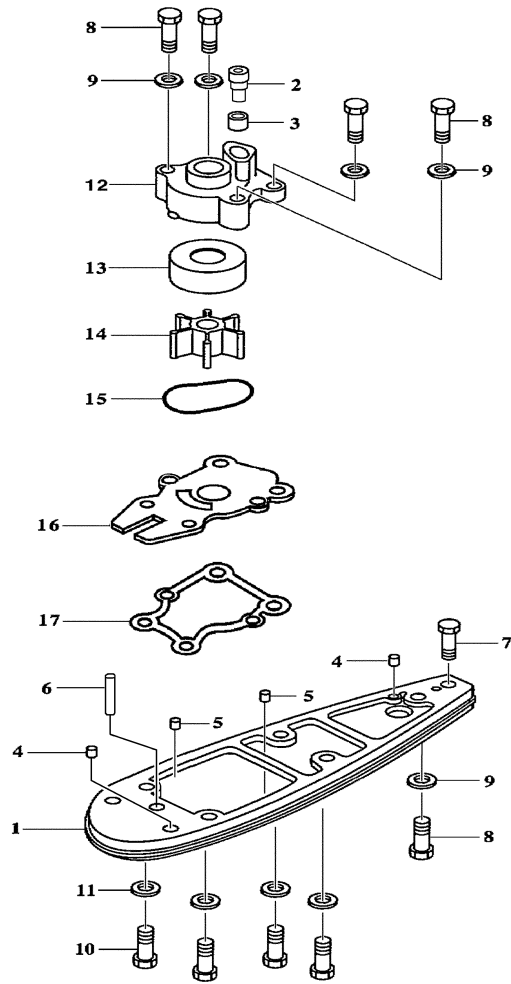

Part List

F40EJRD-PUMP 2005 / WATER PUMP ADAPTER F50 60

REF - NO	PART NUMBER	PART NAME	QUANTITY	REMARKS
1	63D-JD001-36-60	ADAPTER PLATE (AJ)	1	
2	63D-JD001-37-70	EXTENSION, WATER TUBE	1	
3	663-44366-00-00	DAMPER, WATER SEAL 2	1	
4	6H4-JD006-16-60	PIN, DOWEL	2	
5	93604-08062-00	PIN, DOWEL	2	
6	63D-JD001-37-80	SHIFT ROD GUIDE, BRASS	1	
7	6H4-JD006-07-00	BOLT	1	
8	6H4-JD005-91-00	BOLT	5	
9	6H4-JD006-40-00	WASHER, SPRING LOCK	5	
10	6H4-JD005-92-00	BOLT	4	
11	6H4-JD006-36-00	WASHER, LOCK M10	4	
12	62Y-44311-10-00	HOUSING, WATER PUMP	1	
13	63D-44322-00-00	.INSERT, CARTRIDGE	1	
14	6H3-44352-00-00	.IMPELLER	1	
15	93210-59MG7-00	.O-RING	1	
16	63D-44323-00-00	.OUTER PLATE, CARTRIDGE	1	
17	63D-44316-00-00	.GASKET, WATER PUMP	1	

Part Notes

F40EJRD-PUMP 2005 / WATER PUMP ADAPTER F50 60

PART NUMBER	NOTE TEXT
6H3-44352-00-00	OEM: This part number is among the Top 100 Most Popular Marine Maintenance Parts as of February 2013.