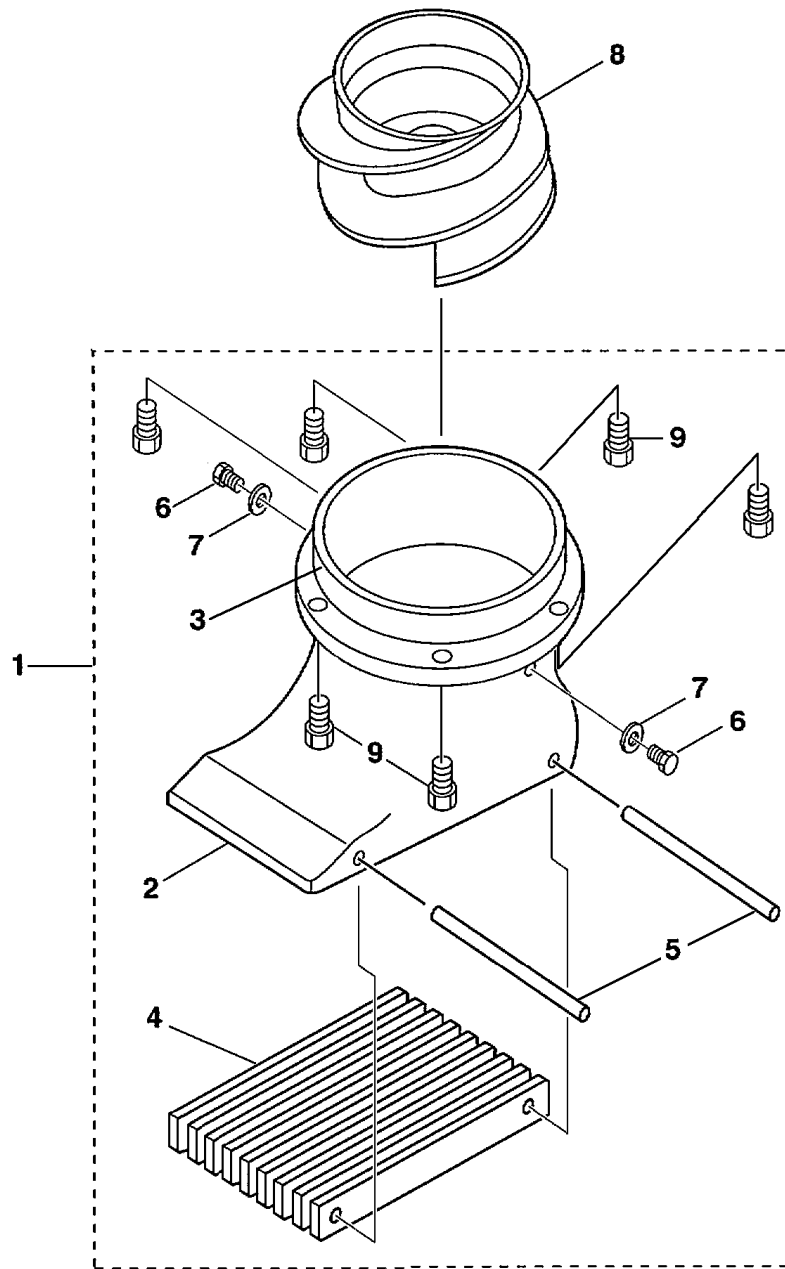

Part List

F40EJRD-PUMP 2005 / WATER PUMP ADAPTER F40

REF - NO	PART NUMBER	PART NAME	QUANTITY	REMARKS
1	63D-JD001-36-00	ADAPTER PLATE (AJ)	1	
2	63D-JD001-37-70	EXTENSION, WATER TUBE	1	
3	663-44366-00-00	DAMPER, WATER SEAL 2	1	
4	67C-JD016-49-00	SPACER, WATER TUBE	1	
5	6H4-JD006-16-00	DOWEL PIN	2	
6	93604-08062-00	PIN, DOWEL	2	
7	67C-JD016-51-00	SHIFT ROD GIUIDE AJ-43	1	
8	67C-JD016-50-00	CUSHION, SHIFT ROD GUIDE	1	
9	6H4-JD006-07-00	BOLT	1	
10	6H4-JD005-91-00	BOLT	5	
11	6H4-JD006-40-00	WASHER, SPRING LOCK	5	
12	6H4-JD005-92-00	BOLT	4	
13	6H4-JD006-36-00	WASHER, LOCK M10	4	
14	67C-44311-10-00	HOUSING, WATER PUMP	1	
15	63D-44322-00-00	.INSERT, CARTRIDGE	1	
16	6H4-44352-02-00	.IMPELLER	1	
17	93210-59MG7-00	.O-RING	1	
18	66T-44323-00-00	.OUTER PLATE, CARTRIDGE	1	
19	63D-44316-00-00	.GASKET, WATER PUMP	1	

Part List

F40EJRD-PUMP 2005 / TILLER STEERING SHIFT CABLE F40

REF - NO	PART NUMBER	PART NAME	QUANTITY	REMARKS
1	67F-JD001-56-61	CABLE, SHIFT ASSEMBLY AJS-43	1	
2	63D-JD000-54-71	.CABLE	1	OPTIONAL
2	63D-JD005-47-00	.CABLE, SHIFT 4'	1	
3	63D-JD006-21-01	.NUT, HEX 10-32	2	
4	6H4-JD005-43-00	.CABLE CLAMP	1	
5	6H4-JD005-42-00	.SHIM	1	
6	6H4-JD006-21-00	.NUT, NYLOC	3	
7	67F-JD000-15-67	.SCREW, ROD END	1	
8	67F-JD005-53-01	.BALL END #10	1	
9	6H4-JD005-58-00	.SCREW, FIL HD SLOTTED	2	
10	67F-JD000-15-69	.SHIM WASHER, LARGE	1	
11	67F-JD000-15-68	.SHIM WASHER, SMALL	1	